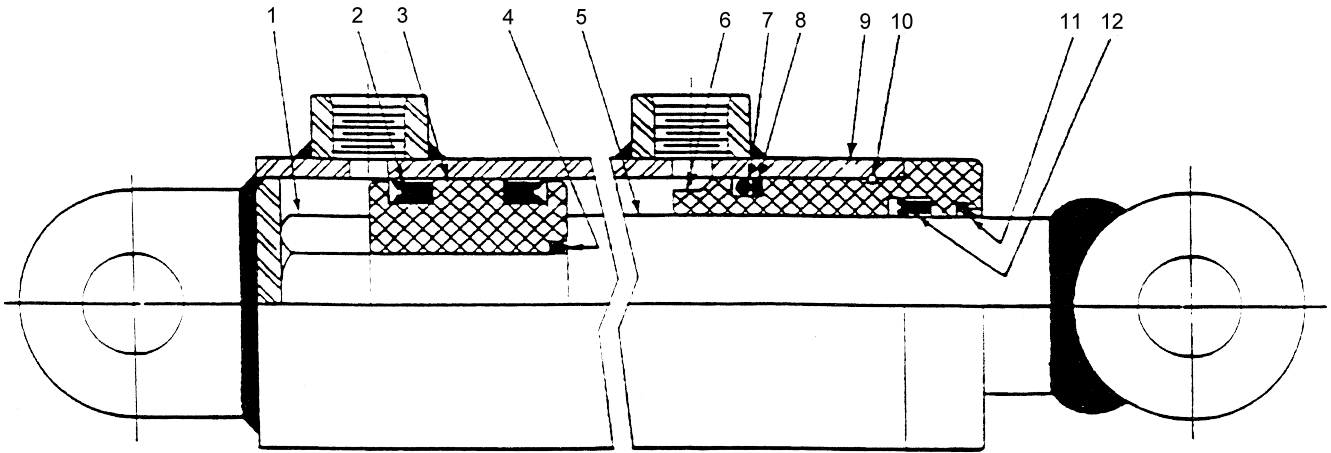

709 6531

REF	PART NO.	DESCRIPTION	QTY
	709 6531	Cylinder, Extend.....4 (Includes Items 1 Through 12)	
	208910	Kit, Seal.....4 (includes Items 2,4,7,8,10,11,12)	
1	207123	Locknut	1
2	208900	Seal, Piston.....	2
3	208901	Piston.....	1
4	207126	O-Ring.....	1
5	211591	Rod	1
6	208903	Head	1
7	208904	O-Ring.....	1
8	208905	Back-Up.....	1
9	211592	Barrel.....	1
10	208907	Lockwire.....	1
11	208908	Wiper.....	1
12	208909	Seal, Rod.....	1

WHEN ORDERING PARTS, SPECIFY MODEL NUMBER, SERIAL NUMBER AND DESCRIPTION OF PART REQUIRED

TEREX CRANES	OUTRIGGER EXTEND CYLINDER	DATE: Issued 7-2003	GROUP
		MODEL: RT500-1	3
		PAGE 3.4	